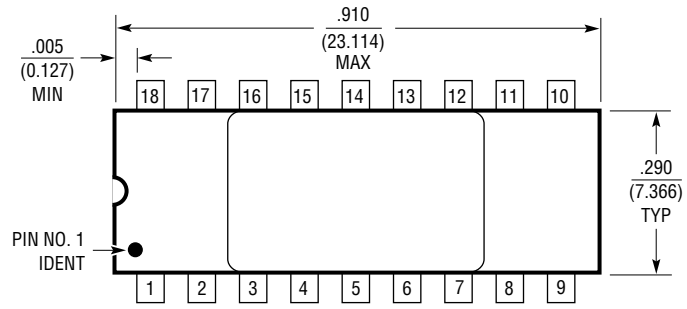

D Package
18-Lead Side Brazed (Hermetic)
 (Reference LTC DWG # 05-08-1210)

D18 0801