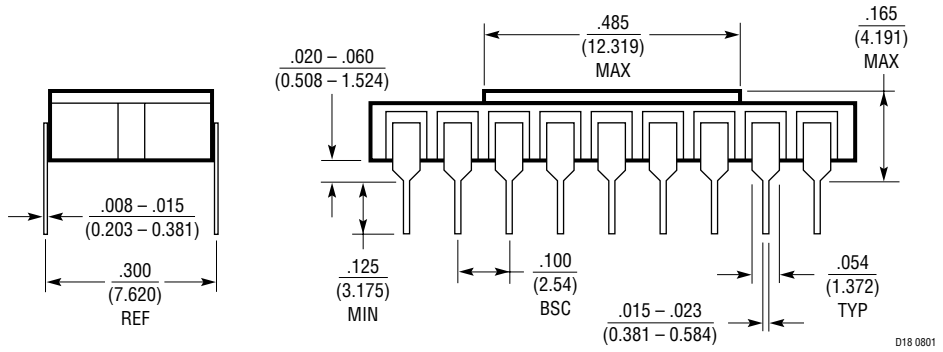

D Package
18-Lead Side Brazed (Hermetic)
 (Reference LTC DWG # 05-08-1210)

D18 0801